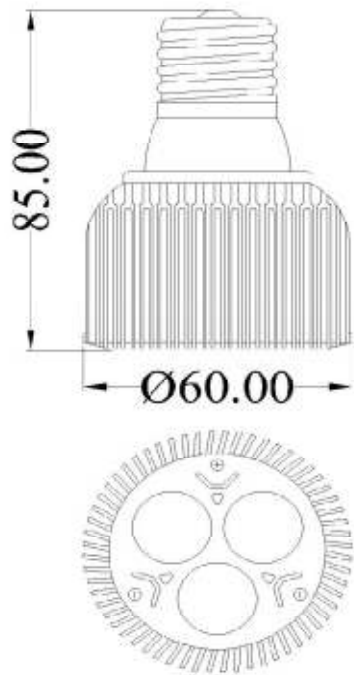

Technical Drawing

©2012 U-Tron (Beijing) Electronics Co., LTD
All rights reserved
Specifications are subject to change without notice

15-Feb-12
data subject to change